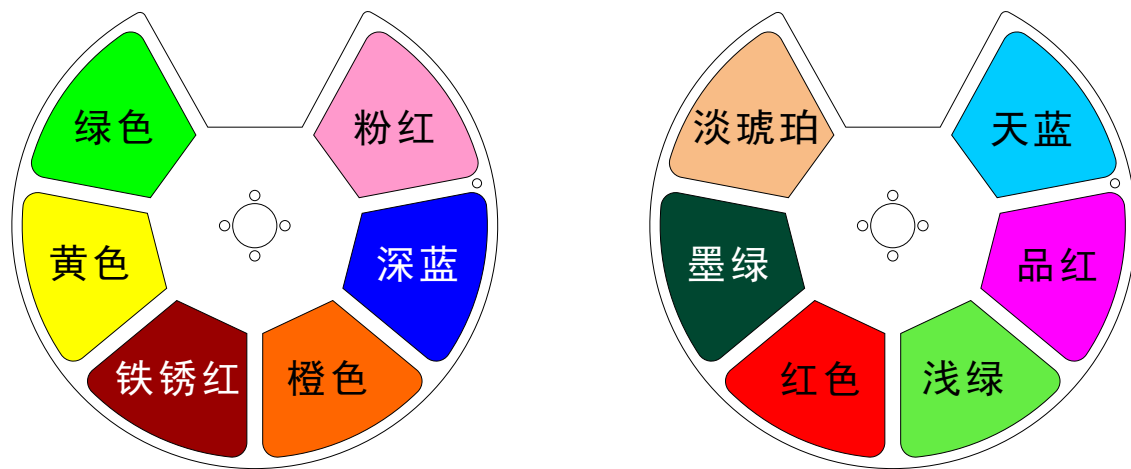

FINE 1000E WASH(2017)

FINE 1400JD/ZL WASH

FINE 1800 WASH

颜色盘

CMY+CTO