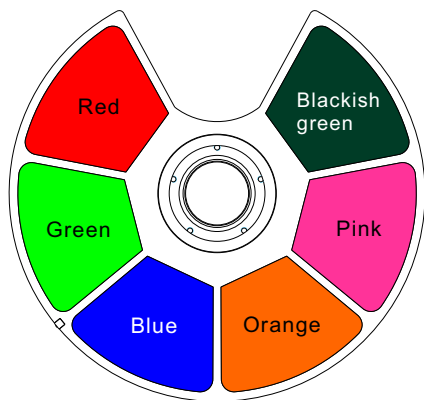

## 颜色盘

# FINE 1700ZL BSWF

## Color wheel